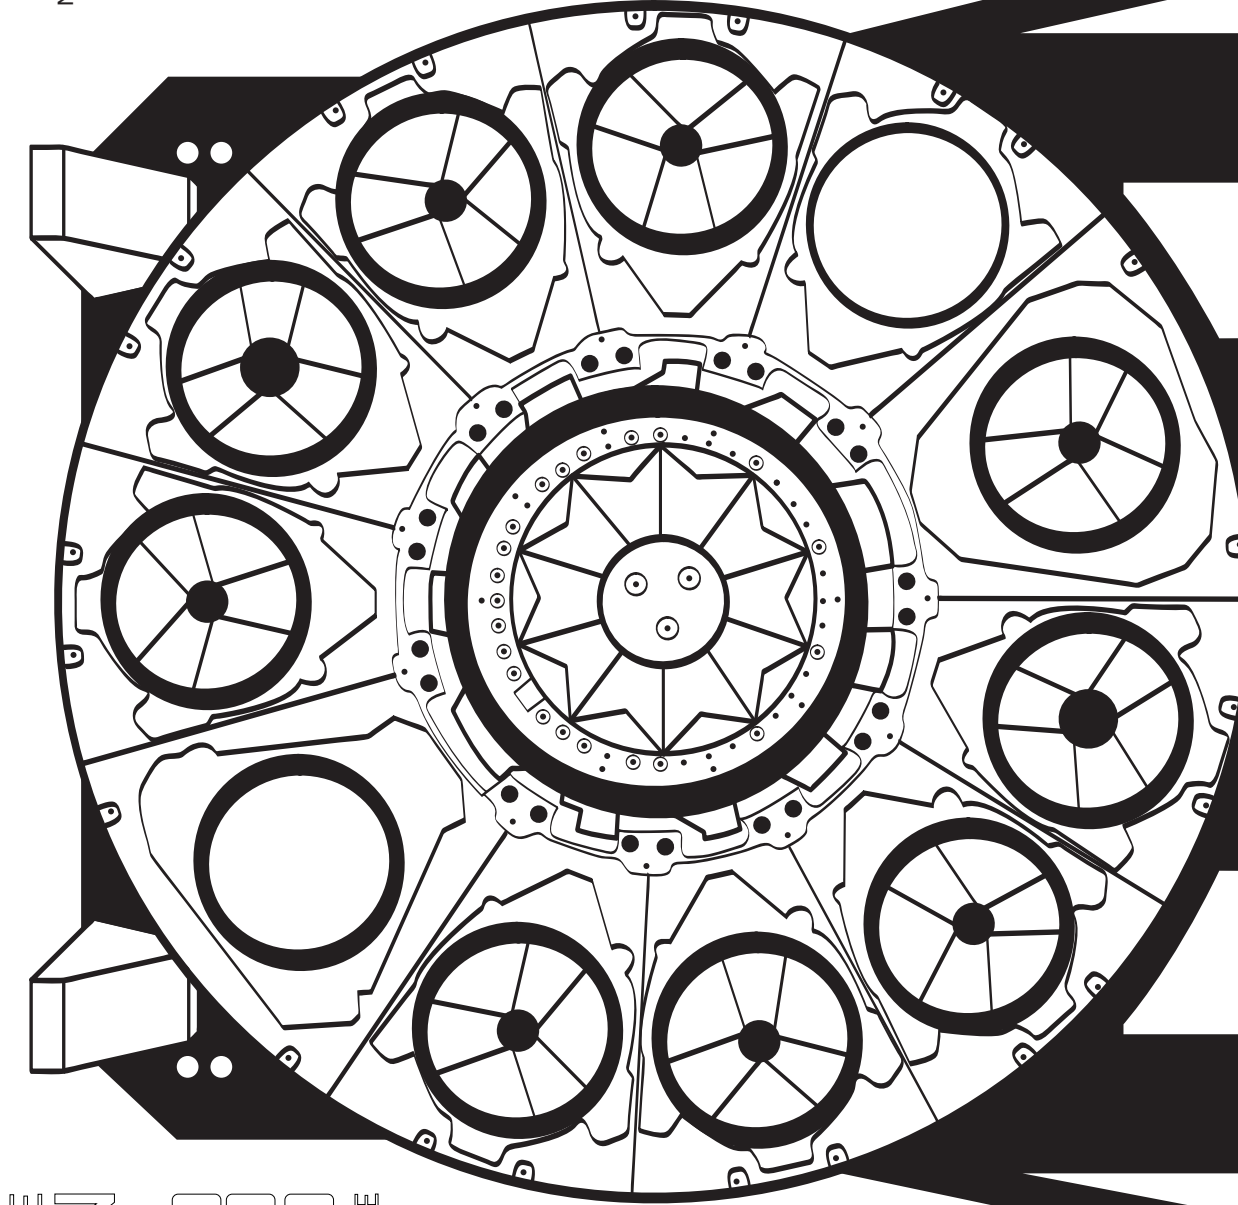

NANCY GRACE  
ROMAN

SPACE TELESCOPE

# ELEMENT WHEEL ASSEMBLY

The Roman Element Wheel Assembly allows the Roman Wide Field Instrument to both tune the wavelength of light that reaches the detectors and spread the light of astronomical objects into spectra.